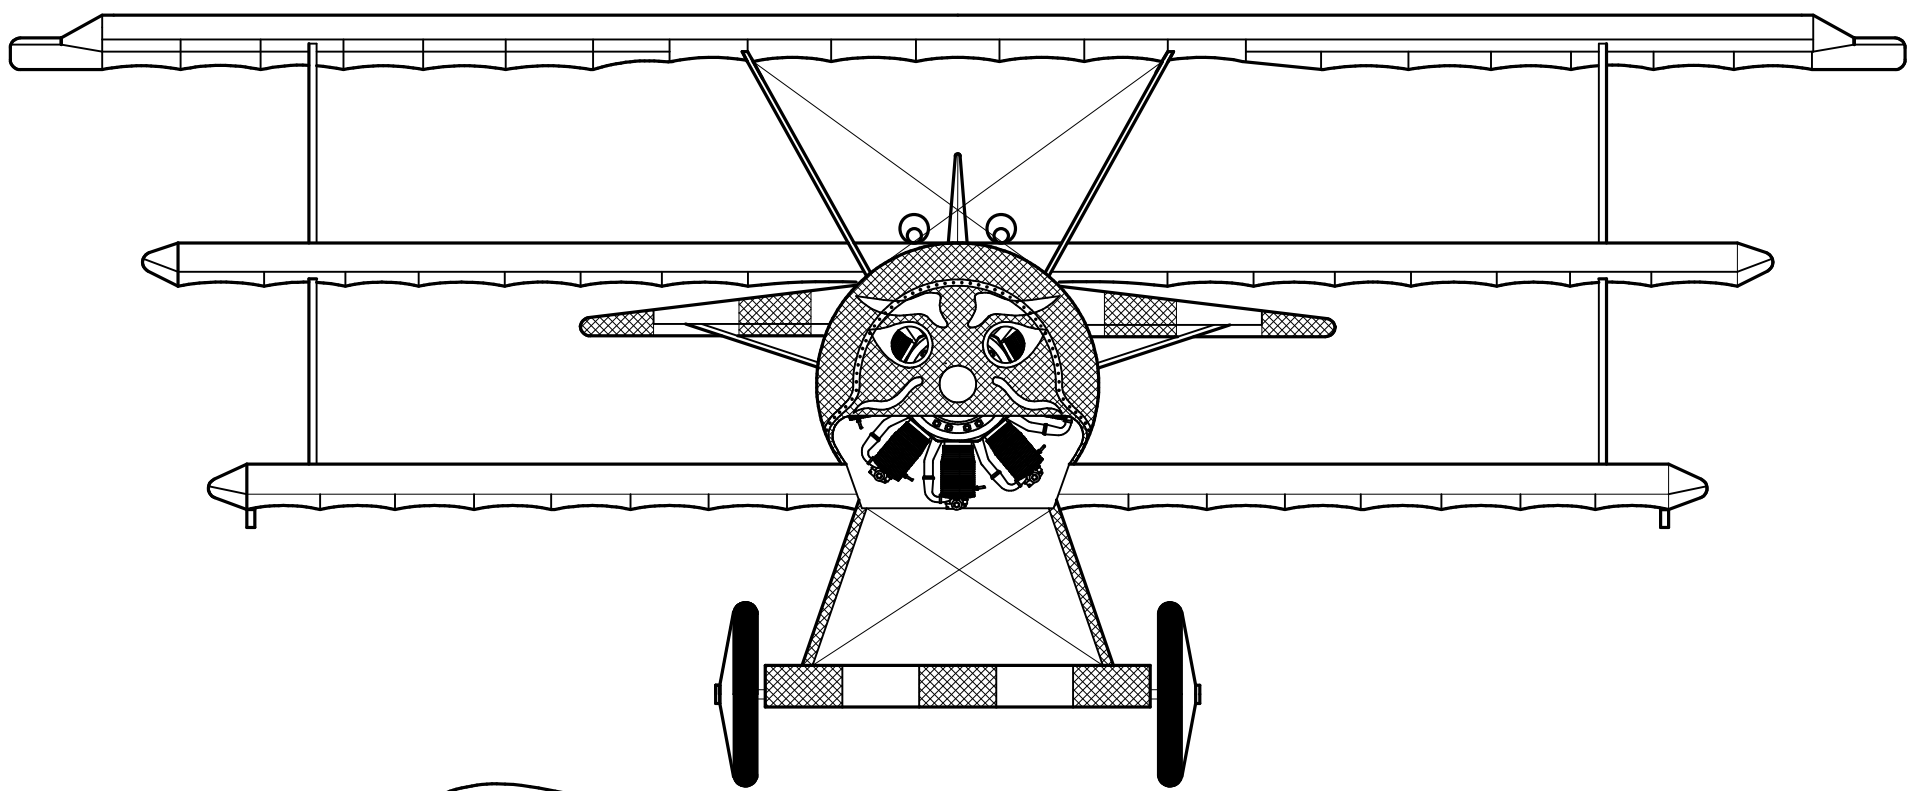

Cole Palen  
Replica Fokker Dr.1  
Triplane

Starboard side badge